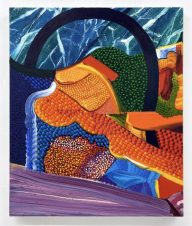

### Exhibition Checklist

Heather Guertin  
*Wires*, 2020  
Oil on canvas  
18 x 15 in (45.7 x 38.1 cm)  
JDJ-507

Heather Guertin  
*Shell*, 2021  
Oil on canvas  
28 x 24 in (71.1 x 61 cm)  
JDJ-502

Heather Guertin  
*Breather*, 2020  
Oil on canvas  
18 x 15 in (45.7 x 38.1 cm)  
JDJ-505

Heather Guertin  
*Arch*, 2021  
Oil on canvas  
28 x 24 in (71.1 x 61 cm)  
JDJ-501

Heather Guertin  
*Windows*, 2021  
Oil on canvas  
18 x 15 in (45.7 x 38.1 cm)  
JDJ-504

Heather Guertin  
*Three Women*, 2021  
Oil on canvas  
18 x 15 in (45.7 x 38.1 cm)  
JDJ-506