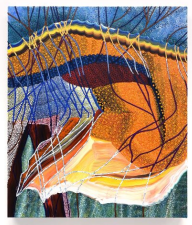

### Exhibition Checklist

Heather Guertin  
*Wires*, 2020  
Oil on canvas  
18 x 15 in (45.7 x 38.1 cm)  
JDJ-507

Heather Guertin  
*Shell*, 2021  
Oil on canvas  
28 x 24 in (71.1 x 61 cm)  
JDJ-502

Heather Guertin  
*Breather*, 2020  
Oil on canvas  
18 x 15 in (45.7 x 38.1 cm)  
JDJ-505

Heather Guertin  
*Arch*, 2021  
Oil on canvas  
28 x 24 in (71.1 x 61 cm)  
JDJ-501

Heather Guertin  
*Windows*, 2021  
Oil on canvas  
18 x 15 in (45.7 x 38.1 cm)  
JDJ-504

Heather Guertin  
*Three Women*, 2021  
Oil on canvas  
18 x 15 in (45.7 x 38.1 cm)  
JDJ-506