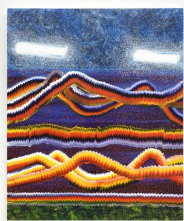

### Exhibition Checklist

Heather Guertin  
*Wires*, 2020  
Oil on canvas  
18 x 15 in (45.7 x 38.1 cm)  
JDJ-507

Heather Guertin  
*Shell*, 2021  
Oil on canvas  
28 x 24 in (71.1 x 61 cm)  
JDJ-502

Heather Guertin  
*Breather*, 2020  
Oil on canvas  
18 x 15 in (45.7 x 38.1 cm)  
JDJ-505

Heather Guertin  
*Arch*, 2021  
Oil on canvas  
28 x 24 in (71.1 x 61 cm)  
JDJ-501

Heather Guertin  
*Windows*, 2021  
Oil on canvas  
18 x 15 in (45.7 x 38.1 cm)  
JDJ-504

Heather Guertin  
*Three Women*, 2021  
Oil on canvas  
18 x 15 in (45.7 x 38.1 cm)  
JDJ-506