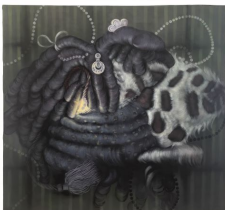

Bea Scaccia *With Their Striking Features*

JDJ Tribeca
373 Broadway, B11
New York, NY 10013

Beatrice Scaccia
Flashily Dressed, 2022
Acrylic on canvas
24 x 20 in (61 x 50.8 cm)
JDJ-699

Beatrice Scaccia
A belief in physio-gnomic principles, 2022
Acrylic on canvas
42 x 42 in (106.7 x 106.7 cm)
JDJ-664

Beatrice Scaccia
Flaunting her imperfect forms, 2022
Acrylic on canvas
24 x 20 in (61 x 50.8 cm)
JDJ-706

Beatrice Scaccia
Hold your head steady, 2022
Acrylic on canvas
52 x 48 in (132.1 x 121.9 cm)
JDJ-695

Beatrice Scaccia
Do you hear that lady talk, 2021
Acrylic on canvas
42 x 42 in (106.7 x 106.7 cm)
JDJ-663

Beatrice Scaccia
A false face, a trickery, 2022
Acrylic on canvas
24 x 20 in (61 x 50.8 cm)
JDJ-707