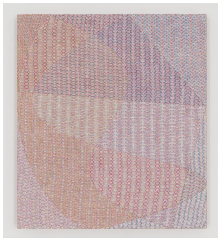

Transcendence

November 16, 2023 - January 13, 2024

JDJ

370 Broadway, 2nd Floor

New York, NY 10013

Gyorgy Kepes  
*Glow Workshop*, 1971  
Oil and sand on canvas  
15 x 15 in (38.1 x 38.1 cm)  
JDJ-1492

Jenny Kemp  
*Bright Eye*, 2023  
Acrylic on linen over panel  
24 x 20 in (61 x 50.8 cm)  
JDJ-1479

Gyorgy Kepes  
*Untitled*, c. 1979  
Photogram and cliché-verre  
20 x 16 in (50.8 x 40.6 cm)  
JDJ-1491

Barrow Parke  
*MYC2*, 2014  
Acrylic on hand-loomed linen  
25 x 22 in (63.5 x 55.9 cm)  
JDJ-1464

Sol Lewitt  
*Untitled*  
Colored pencils on wove paper  
11 x 11 in (27.9 x 27.9 cm)  
14 1/2 x 14 1/2 x 2 in (36.8 x 36.8 x 5.1 cm) Framed  
JDJ-909

Elliott Puckette  
*The Mirror, the Comb, and the Necklace, 2011*  
Gesso, kaolin and ink on wooden panel  
39 x 36 in (99.1 x 91.4 cm)  
JDJ-1001