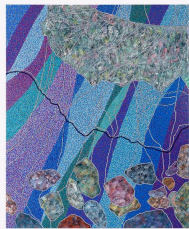

Minako Iwamura  
*Thirty Eight, 2023*  
Oil and white charcoal on cradled wood panel  
10 x 8 in (25.4 x 20.3 cm)  
JDJ-1468

Minako Iwamura  
*Forty, 2023*  
Oil and white charcoal on cradled wood panel  
10 x 8 in (25.4 x 20.3 cm)  
JDJ-1469

Minako Iwamura  
*Five, 2023*  
Oil and white charcoal on cradled wood panel  
10 x 8 in (25.4 x 20.3 cm)  
JDJ-1467

Marylyn Dintenfass  
*Stellar. Aquila*, 2020  
Oil on canvas  
77 x 87 in (195.6 x 221 cm)  
JDJ-1486

Amy P. Lincoln  
*Red Sun Purple Moon Study*, 2023  
Acrylic on paper  
8 x 10 in (20.3 x 25.4 cm)  
JDJ-1473

Beverly Acha  
*falling flowers (o quatro cometas, o que?)[ flores que caen (or four comets, or what?)]*, 2023  
Oil on linen  
43 <sup>1</sup>/<sub>4</sub> x 35 <sup>3</sup>/<sub>8</sub> in (109.9 x 89.9 cm)  
JDJ-1466