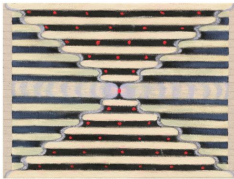

Paola Oxo
Slight, 2023
Acryla-gouache on canvas over panel
6 x 8 in (15.2 x 20.3 cm)
JDJ-1490