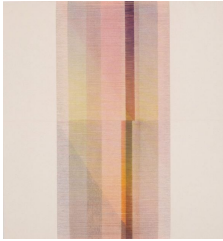

Adam Henry
Symphony No. 3 "A Silent Storm" (Bar 9), 2023
Torn photograph
14 x 18.5 in (35.6 x 47 cm)
JDJ-1481

Myles Bennett
Waves #6, 2023
Ink, Acrylic, Graphite and Colored Pencil on Canvas
39 x 36 in (99.1 x 91.4 cm)
JDJ-1384