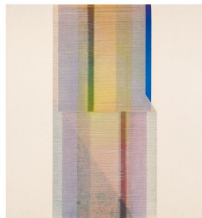

Myles Bennett
Cut Waves #5, 2024
Ink, Acrylic, Graphite and Colored Pencil on Canvas
39 x 36 in (99.1 x 91.4 cm)
JDJ-1611