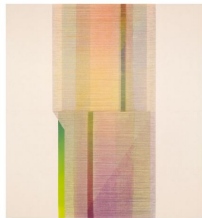

Myles Bennett
Dying Light #14, 2024
Ink, Acrylic, Graphite and Colored Pencil on Canvas
34 x 46 in (86.4 x 116.8 cm)
JDJ-1613

Myles Bennett
Waves #10, 2024
Ink, Acrylic, Graphite and Colored Pencil on Canvas
25 x 23 in (63.5 x 58.4 cm)
JDJ-1583

Myles Bennett
Waves #8, 2024
Ink, Acrylic, Graphite and Colored Pencil on Canvas
25 x 23 in (63.5 x 58.4 cm)
JDJ-1582

Myles Bennett
Planar Shard, 2024
Ink, Acrylic, Graphite and Colored Pencil on Canvas
48 x 60 in (121.9 x 152.4 cm)
JDJ-1617

Myles Bennett
Penumbra #11, 2024
Graphite and Colored Pencil on Canvas
50 x 50 in (127 x 127 cm)
JDJ-1642

Myles Bennett
Waves #7, 2024
Ink, Acrylic, Graphite and Colored Pencil on Canvas
39 x 36 in (99.1 x 91.4 cm)
JDJ-1581