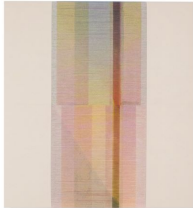

Myles Bennett
Waves #7, 2024
Ink, Acrylic, Graphite and Colored Pencil on Canvas
39 x 36 in (99.1 x 91.4 cm)
JDJ-1581