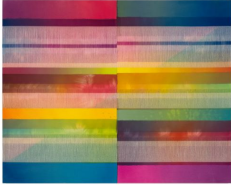

Myles Bennett
Planar Shard, 2024
Ink, Acrylic, Graphite and Colored Pencil on Canvas
48 x 60 in (121.9 x 152.4 cm)
JDJ-1617